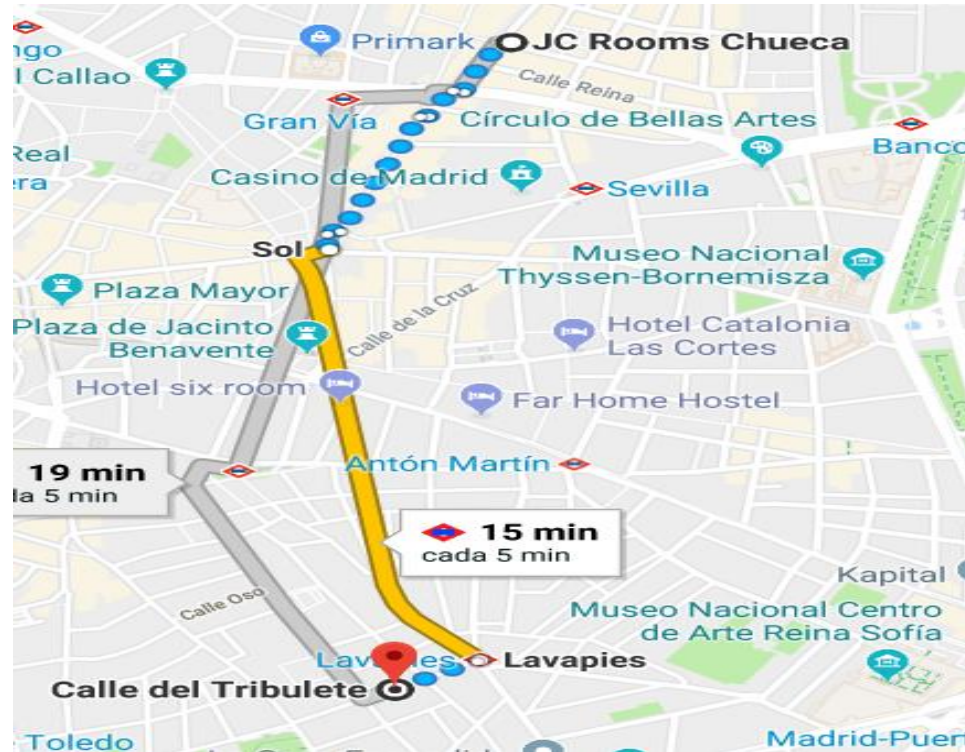

## I. JC HOTELES CHUECA 3\*\*\*

C/ Infantas, 5  
28004 Madrid  
<https://www.chueca@jchoteles.com>

Our hotel enjoys a privileged location, next to the street of Hortaleza and the Grand Vía, in the heart of the Chueca district, one of the most popular one in the Spain capital. Here you can find the most alternative fashion shops, restaurantes and pubs of all kinds. Immerse yourself in an area which oozes cultures. Leisure and fun. Discover us and enjoy Madrid in a new and unique way.

# MAP

Sol (línea 3)  
\* a 550 metros / 2'

Gran Vía (línea 1, 5)  
' a 220 metros / 2'